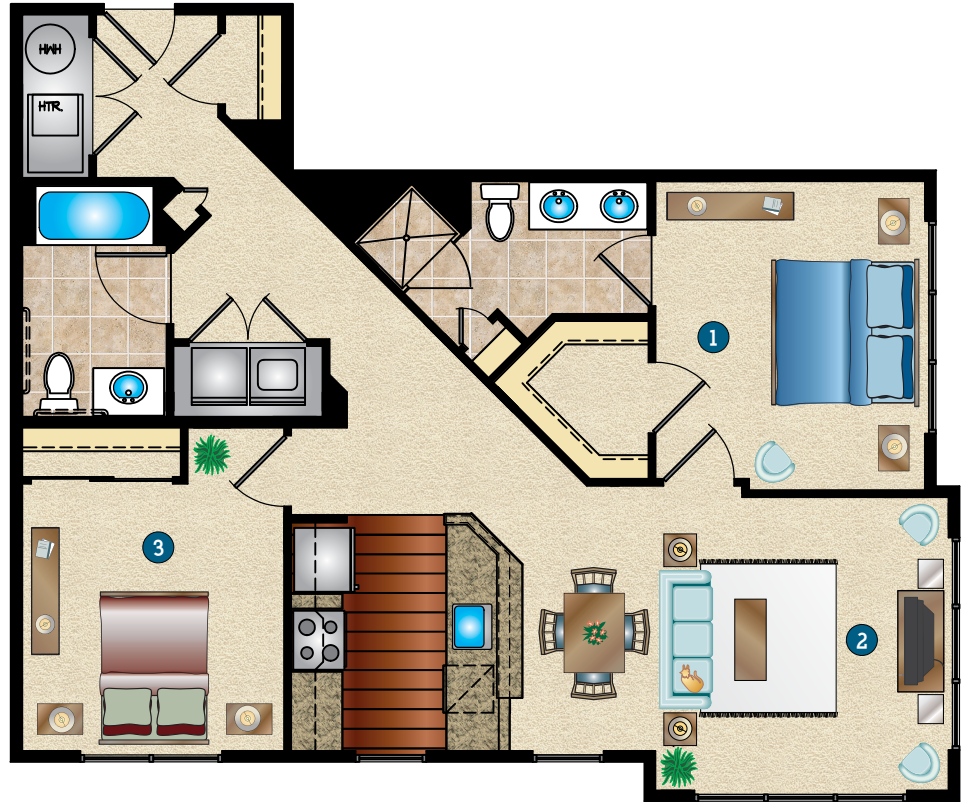

The Birkdale II

- 1,100 Sq. Feet
- 2 Bedroom
- 2 Bath

DIMENSIONS

- 1 Master Bedroom
11' - 4" x 13' - 1"
- 2 Living/Dining Area
12' - 5" x 18' - 7"
- 3 Bedroom
11' - 1" x 11' - 4"

Plans and furnishings are for marketing purposes only, and are not to scale. Please inspect construction, subdivision, utility, landscape and other plans available through leasing center for complete and specific information. Actual locations may vary and items shown or not shown on this place are subject to errors, omissions and field changes.