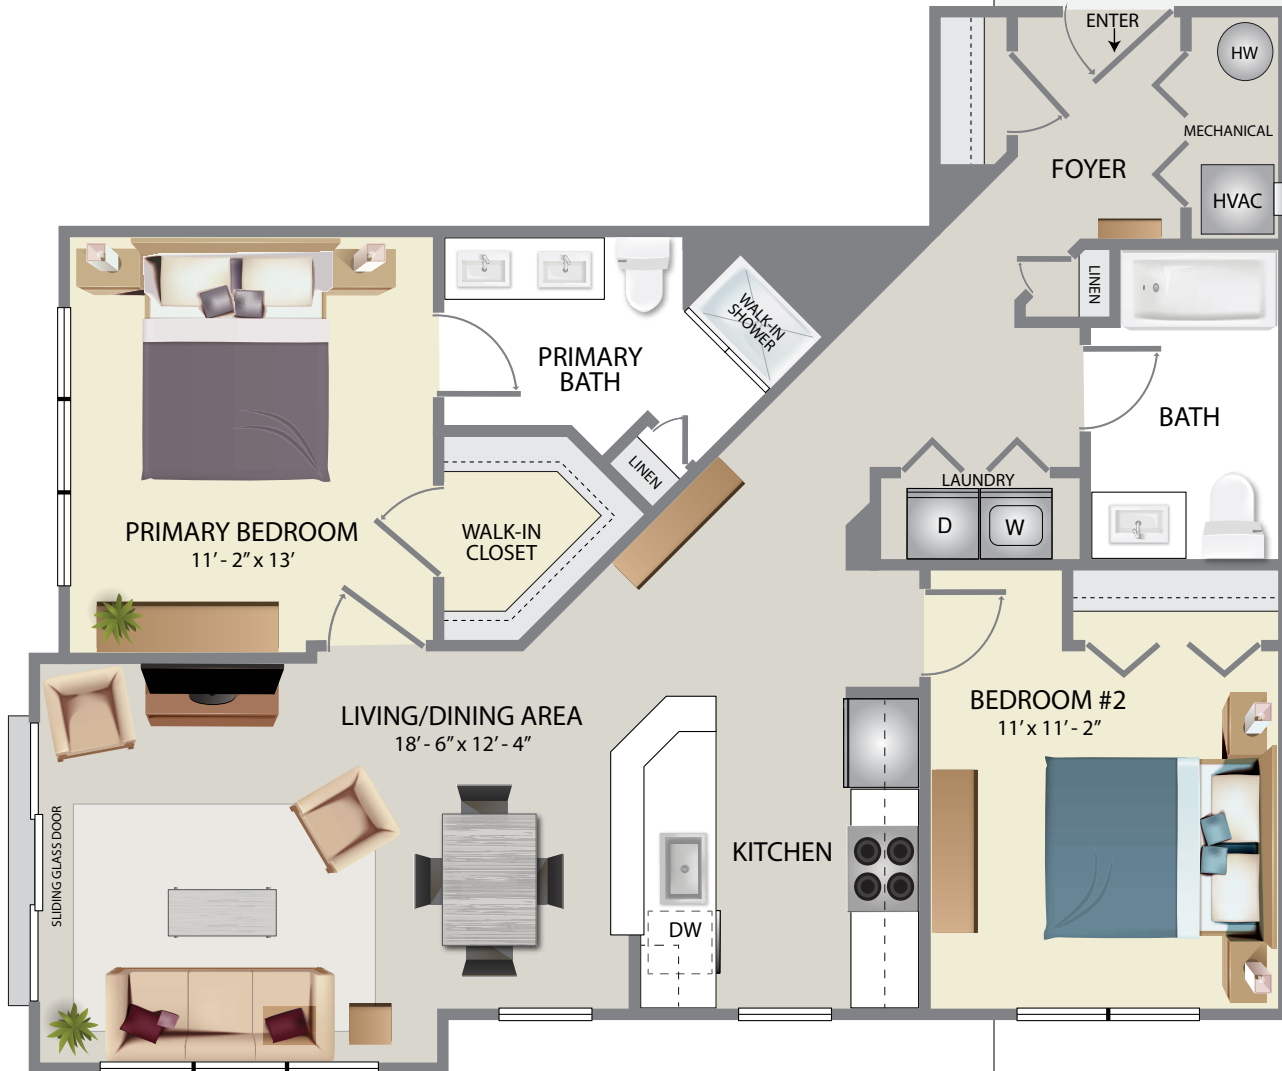

THE BIRKDALE

- 1,098 Sq. Ft.
- 2 Bedrooms
- 2 Baths

Plans and furnishings are for marketing purposes only and are not to scale. Please inspect construction, subdivision, utility, landscape and other plans available through leasing center for complete and specific information. Actual locations may vary and items shown or not shown on this place are subject to errors, omissions and field changes.