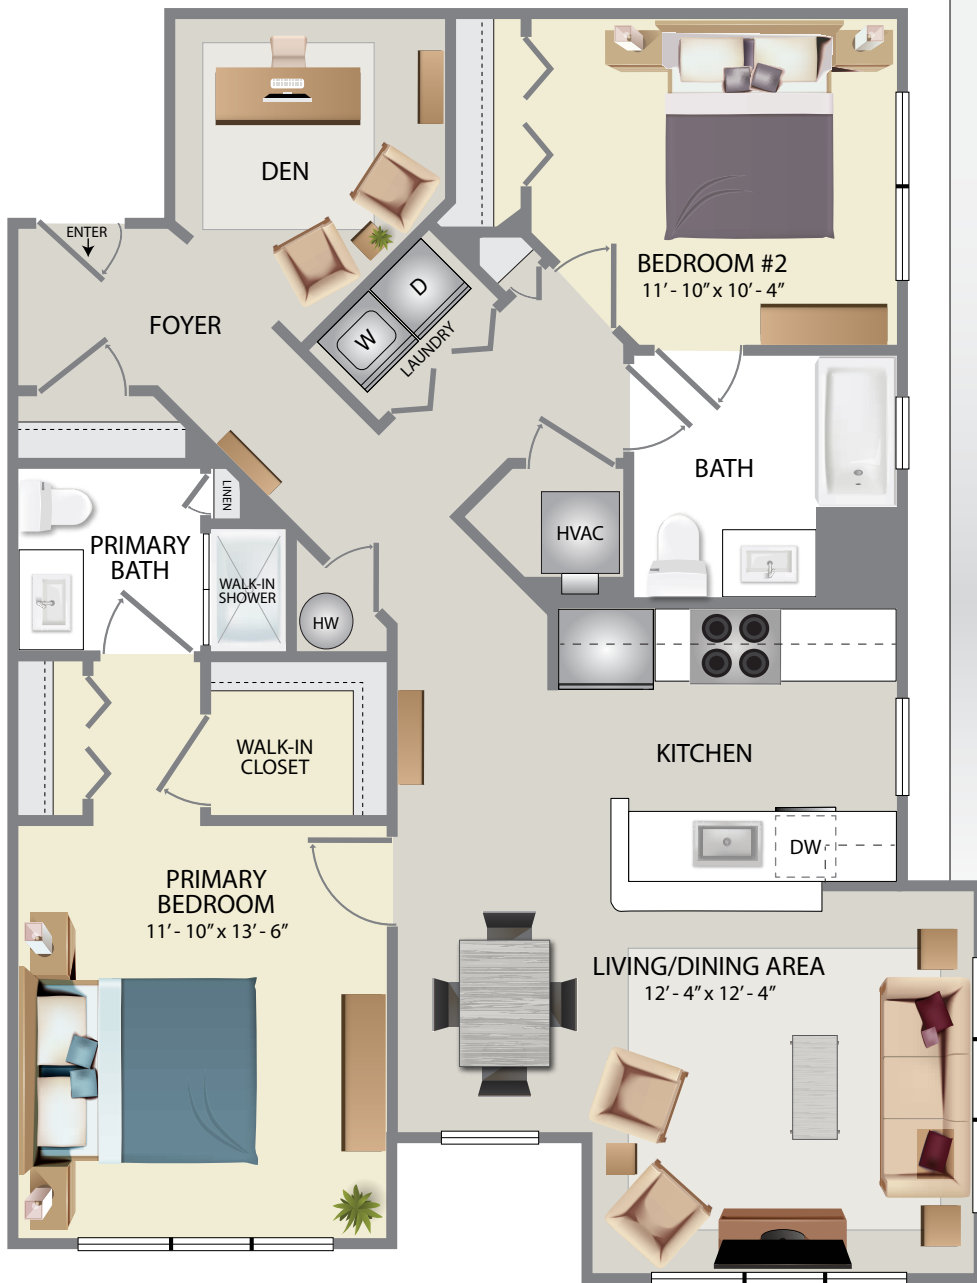

THE LOCUST

- 1,193 Sq. Ft.
- 2 Bedrooms
- 2 Baths
- Den

Plans and furnishings are for marketing purposes only and are not to scale. Please inspect construction, subdivision, utility, landscape and other plans available through leasing center for complete and specific information. Actual locations may vary and items shown or not shown on this place are subject to errors, omissions and field changes.