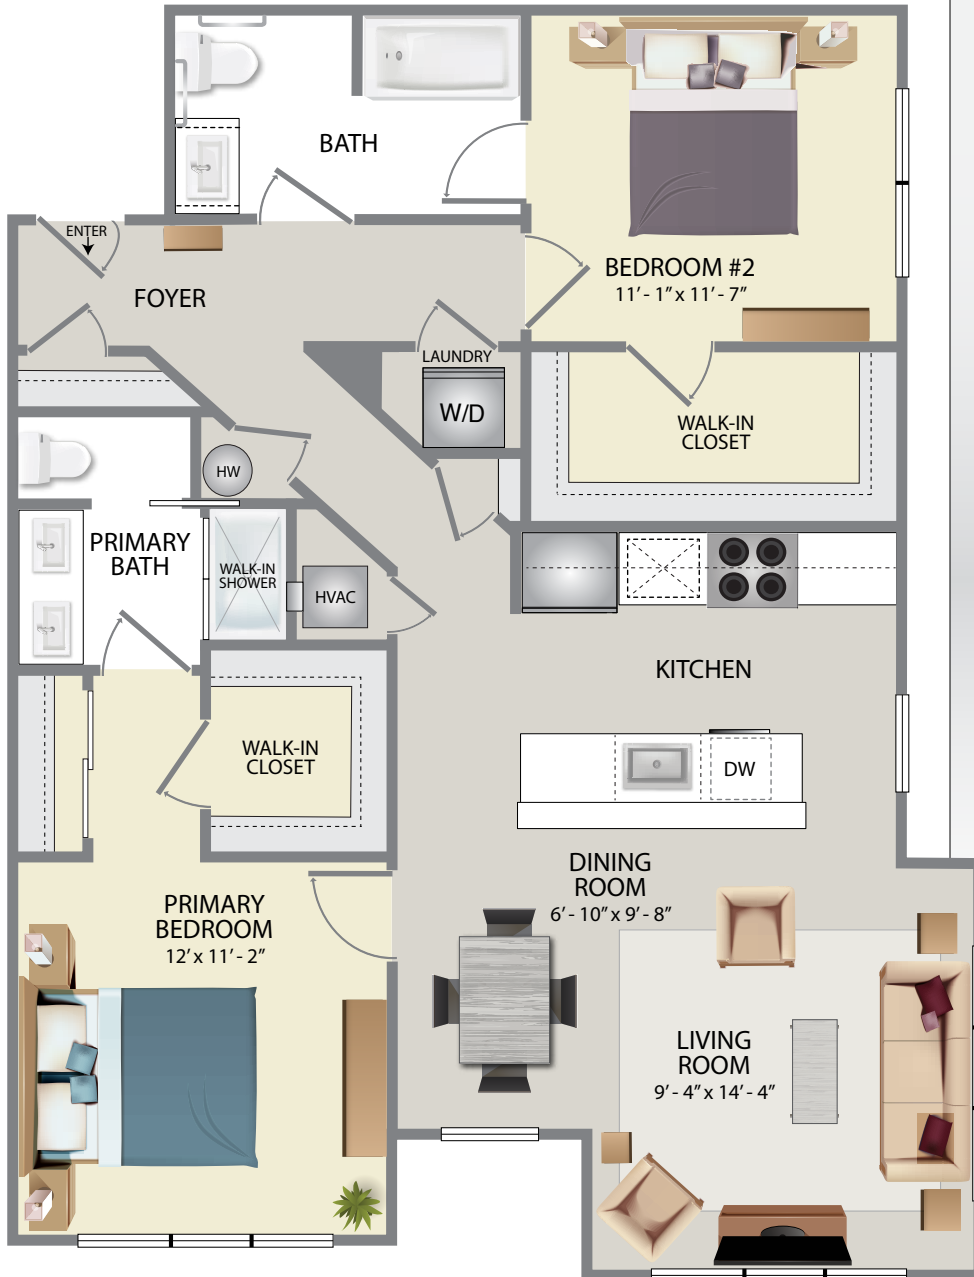

# THE LOCUST III

- 1,201 Sq. Ft.
- 2 Bedrooms
- 2 Baths

Plans and furnishings are for marketing purposes only and are not to scale. Please inspect construction, subdivision, utility, landscape and other plans available through leasing center for complete and specific information. Actual locations may vary and items shown or not shown on this place are subject to errors, omissions and field changes.