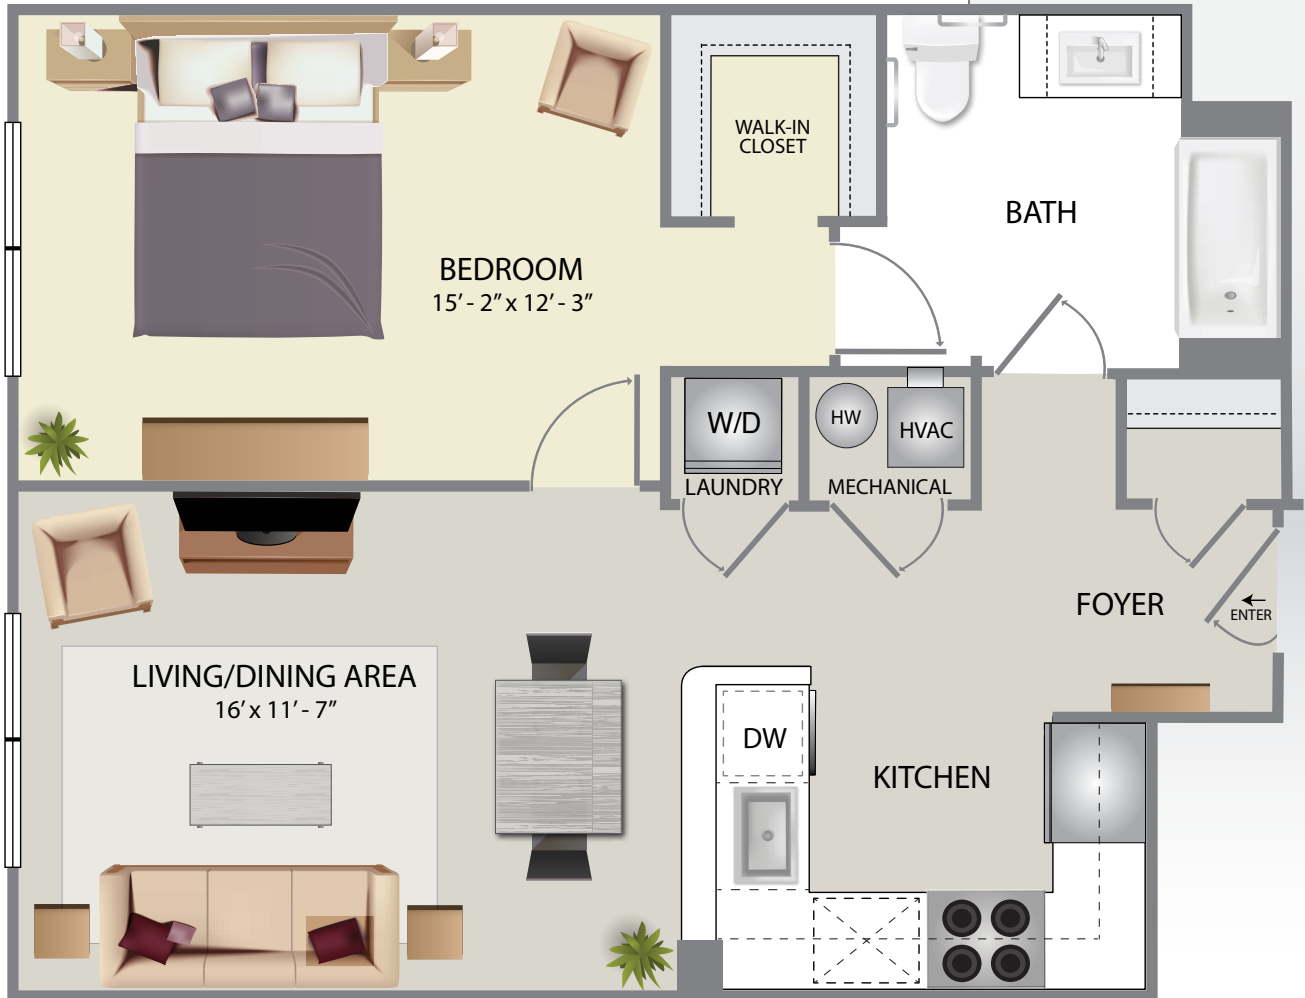

THE MAGNOLIA III

- 780 Sq. Ft.
- 1 Bedroom
- 1 Bath

Plans and furnishings are for marketing purposes only and are not to scale. Please inspect construction, subdivision, utility, landscape and other plans available through leasing center for complete and specific information. Actual locations may vary and items shown or not shown on this place are subject to errors, omissions and field changes.