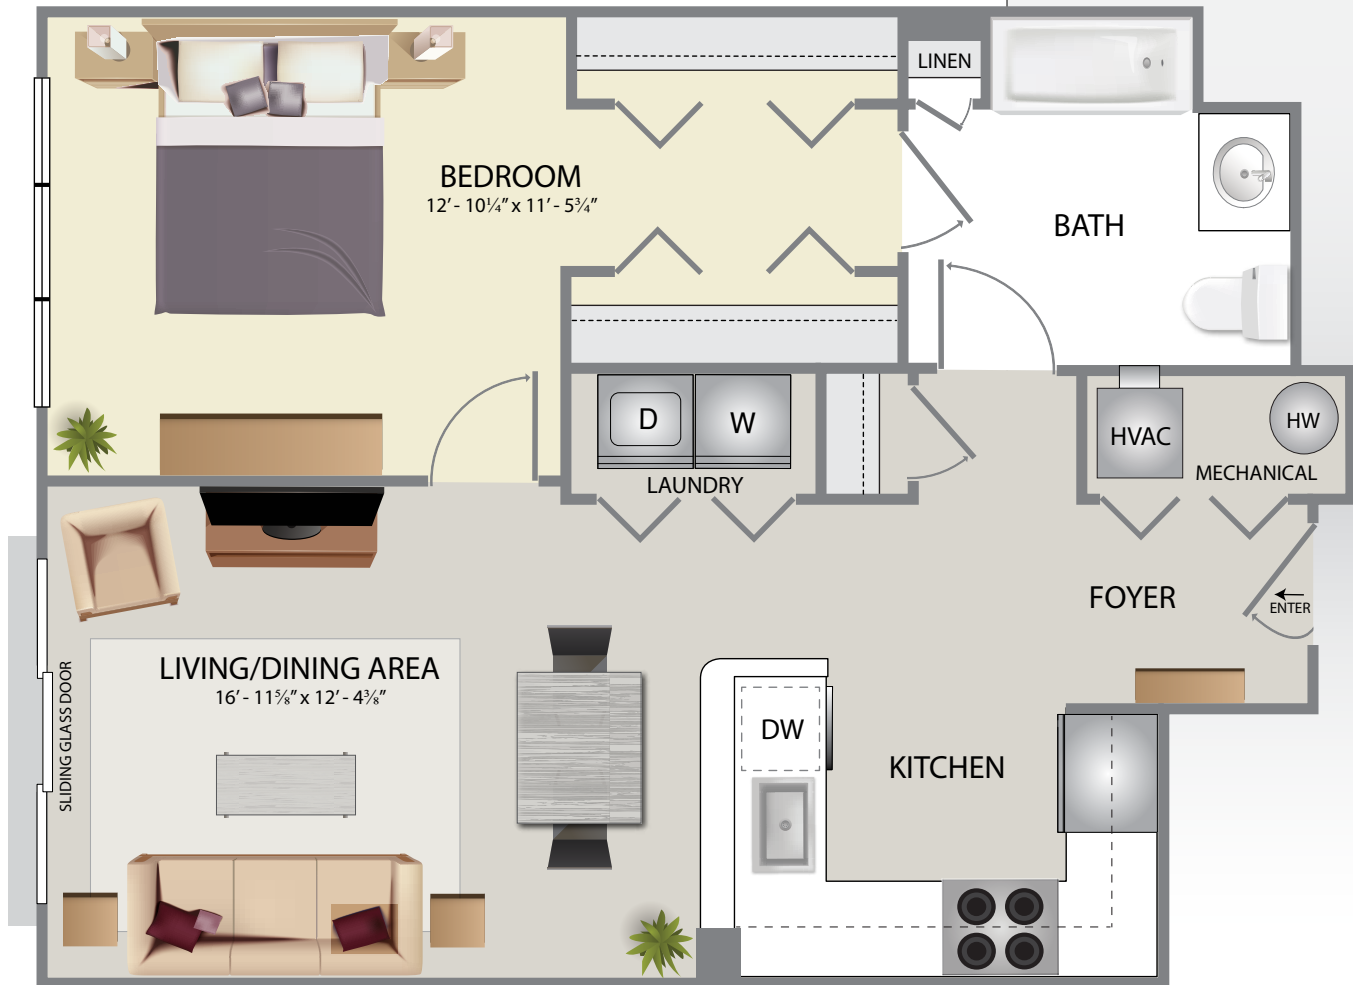

THE MAGNOLIA

- 764 Sq. Ft.
- 1 Bedroom
- 1 Bath

Plans and furnishings are for marketing purposes only and are not to scale. Please inspect construction, subdivision, utility, landscape and other plans available through leasing center for complete and specific information. Actual locations may vary and items shown or not shown on this place are subject to errors, omissions and field changes.