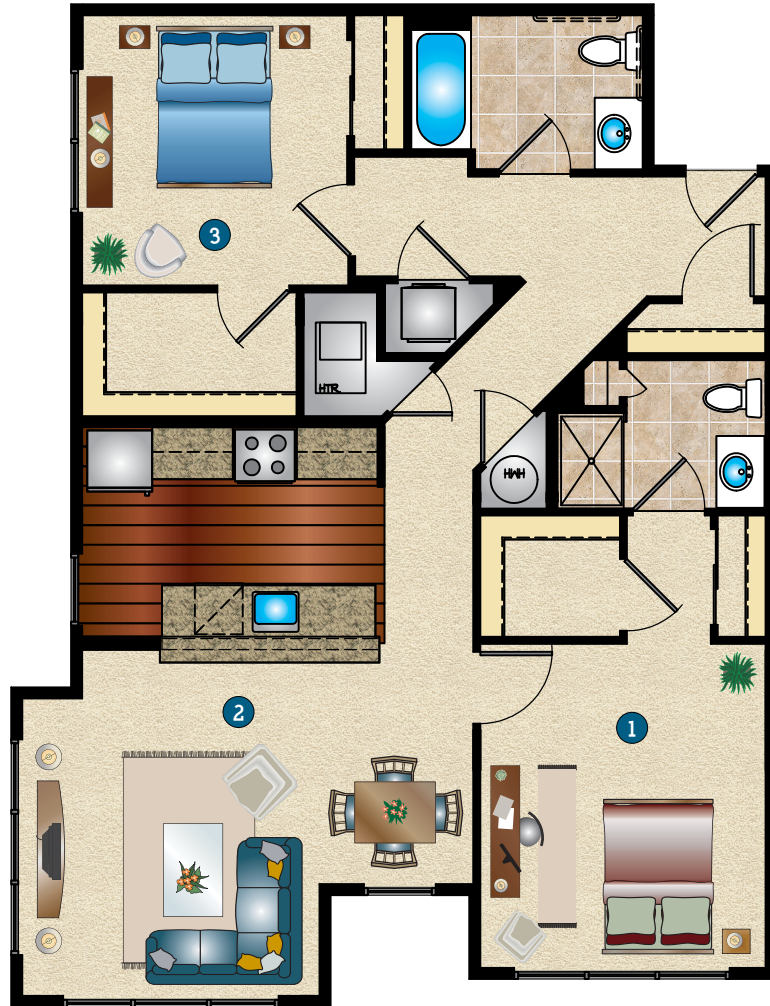

# The Locust II

- 1,192 Sq. Feet
- 2 Bedroom
- 2 Bath

## DIMENSIONS

- 1 Master Bedroom  
11' - 11" x 18' - 9"
- 2 Living/Dining Area  
14' - 5" x 18' - 10"
- 3 Bedroom 2  
11' - 2" x 11' - 3"

Plans and furnishings are for marketing purposes only, and are not to scale. Please inspect construction, subdivision, utility, landscape and other plans available through leasing center for complete and specific information. Actual locations may vary and items shown or not shown on this place are subject to errors, omissions and field changes.