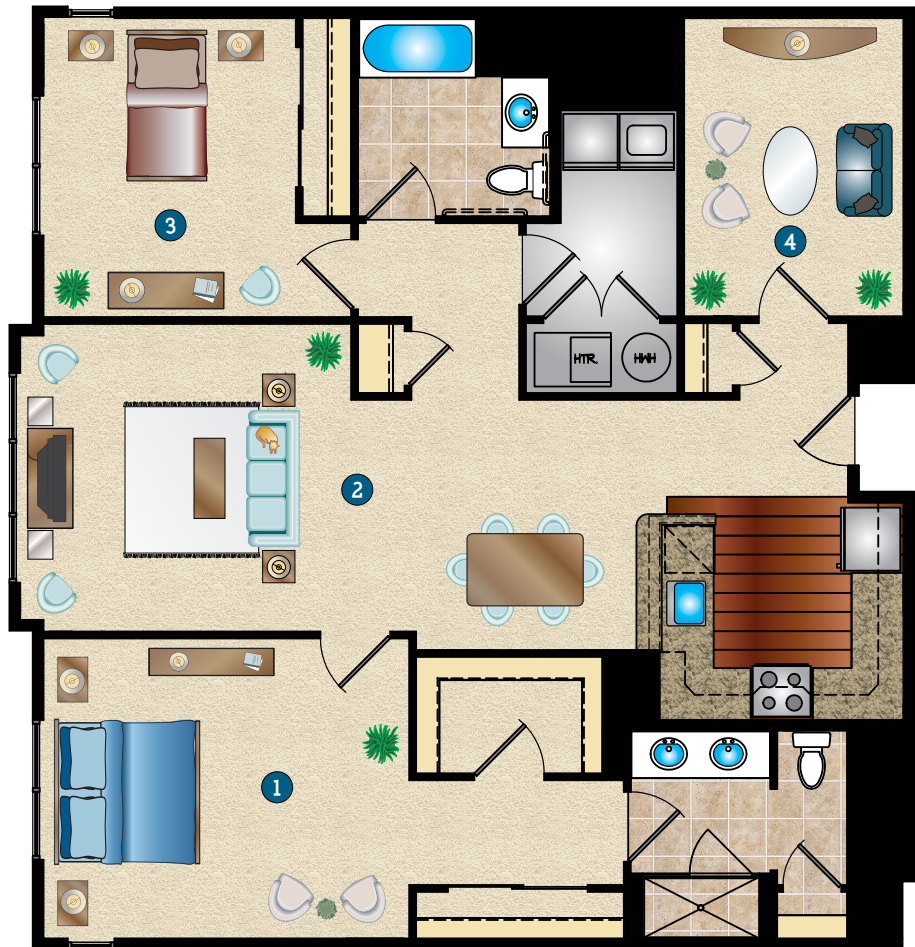

The Westminster

- 1,532 Sq. Feet
- 2 Bedroom
- 2 Bath
- Den

DIMENSIONS

- 1 Master Bedroom
12' - 10" x 24' - 10"
- 2 Living/Dining Area
13' - 2" x 27' - 4"
- 3 Bedroom 2
12' - 10" x 13' - 2"
- 4 Den
9' - 4" x 12' - 9"

Plans and furnishings are for marketing purposes only, and are not to scale. Please inspect construction, subdivision, utility, landscape and other plans available through leasing center for complete and specific information. Actual locations may vary and items shown or not shown on this place are subject to errors, omissions and field changes.